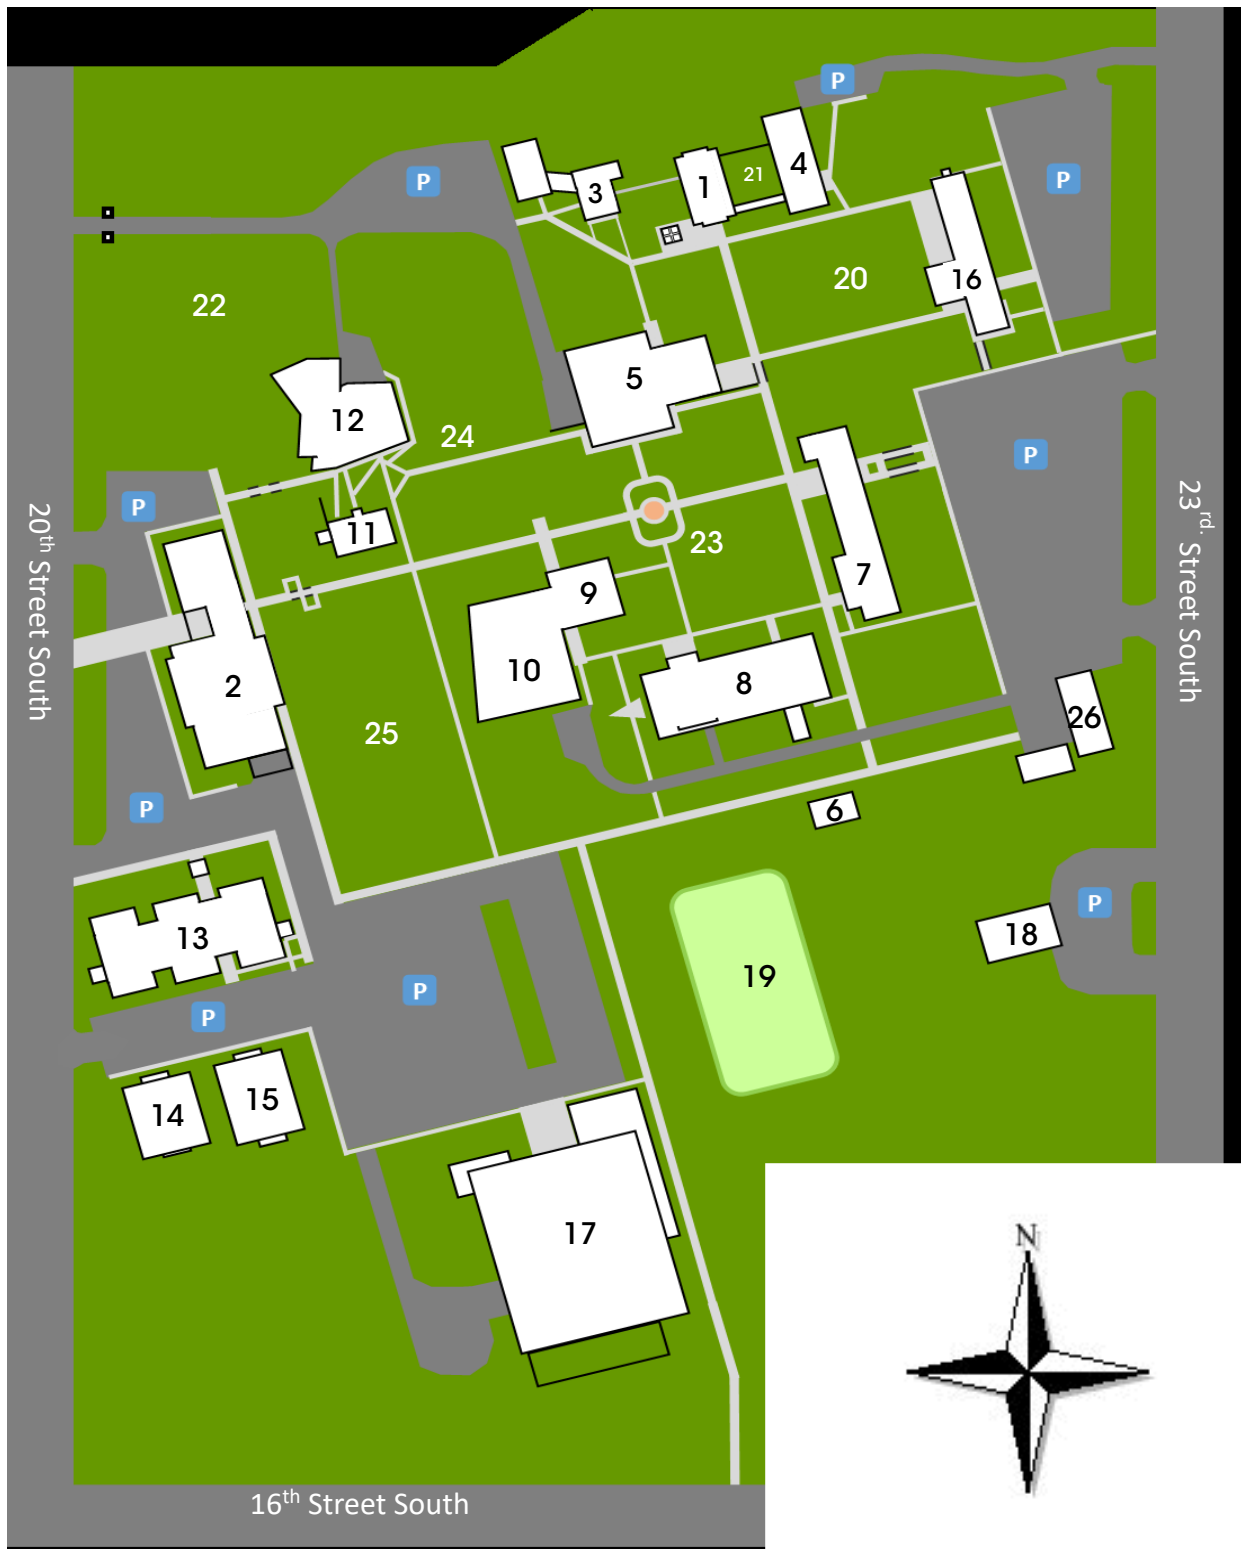

# CAMPUS MAP

## WORSHIP SPACE

1. Trinitas Chapel

## ADMINISTRATIVE BUILDING/ STUDENT SERVICES

2. University Center
3. Donovan Hall
4. Providence Hall
5. Student Center
6. Campus Safety

## OUTDOOR SPACE

20. Chapel Quad
21. Cloister Garden
22. Alumni Gate
23. Providence Plaza
24. Scholars Circle
25. UC Lawn