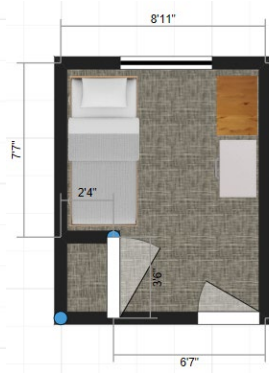

ACTUAL ARGO HALL APARTMENT LAYOUT:

ENTRANCE/LIVING ROOM

BEDROOM D

LIVING ROOM FURNITURE DIMENTIONS:

	Length	Width	Height
Couch	4' 10"	2' 11"	2' 7"
Chair	3' 1"	2' 11"	2' 8"

BEDROOM A

BEDROOM B

ARRANGEMENT OPTIONS:

BEDROOM C

BEDROOM D

BEDROOM FURNITURE DIMENTIONS:

	Length	Width	Height
Bed	7' 1"	3' 1.5"	3'
Desk	2' 8"	2' 1/4"	2' 6"
Dresser	2' 5.5"	2' 1/4"	2' 6"