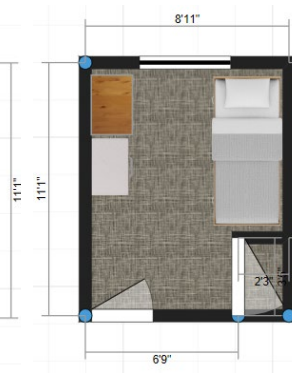

ACTUAL ARGO HALL APARTMENT LAYOUT:

ENTRANCE/LIVING ROOM

BEDROOM D

LIVING ROOM FURNITURE DIMENTIONS:

	Length	Width	Height
Couch	4' 10"	2' 11"	2' 7"
Chair	3' 1"	2' 11"	2' 8"

BEDROOM A

BEDROOM B

ARRANGEMENT OPTIONS:

BEDROOM C

BEDROOM D

BEDROOM FURNITURE DIMENTIONS:

	Length	Width	Height
Bed	7' 1"	3' 1.5"	3'
Desk	2' 8"	2' 1/4"	2' 6"
Dresser	2' 5.5"	2' 1/4"	2' 6"