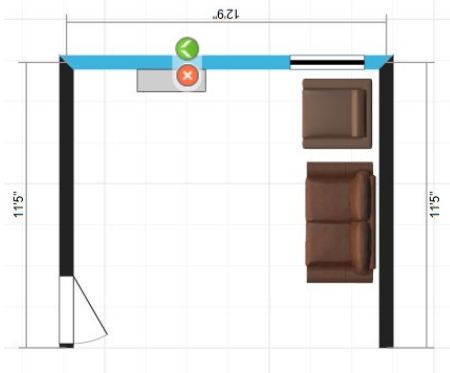

ACTUAL ARGO HALL APARTMENT LAYOUT:

ENTRANCE/LIVING ROOM

BEDROOM D

LIVING ROOM FURNITURE DIMENTIONS:

	Length	Width	Height
Couch	4' 10"	2' 11"	2' 7"
Chair	3' 1"	2' 11"	2' 8"

BEDROOM A

BEDROOM B

ARRANGEMENT OPTIONS:

BEDROOM C

BEDROOM D

BEDROOM FURNITURE DIMENTIONS:

	Length	Width	Height
Bed	7' 1"	3' 1.5"	3'
Desk	2' 8"	2' 1/4"	2' 6"
Dresser	2' 5.5"	2' 1/4"	2' 6"